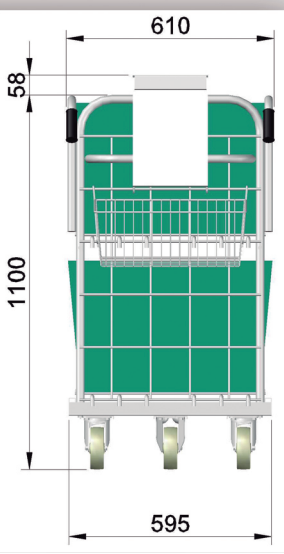

Product :
 ONLINE TROLLEY 1100 W-125 (2/2 Brake)

Code : COL110/104-4F

Product :
 ONLINE TROLLEY 1100 W-125 (2/2 Brake) BLUE RUBBER

Code : COL110/118-18F

* OPTIONAL ACCESSORIES: ONLINE TROLLEY BASKET Code: CCOL - DELIVERY NOTES HOLDER Code: PACS