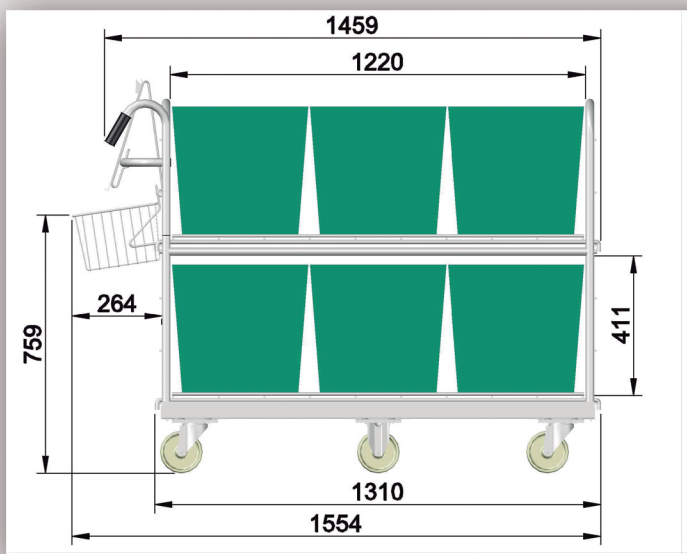

Product :
 ONLINE TROLLEY 1100 W-125 (2/2 Brake)

Code : COL110/104-4F

Product :
 ONLINE TROLLEY 1100 W-125 (2/2 Brake) BLUE RUBBER

Code : COL110/118-18F

* OPTIONAL ACCESSORIES: ONLINE TROLLEY BASKET Code: CCOL - DELIVERY NOTES HOLDER Code: PACS