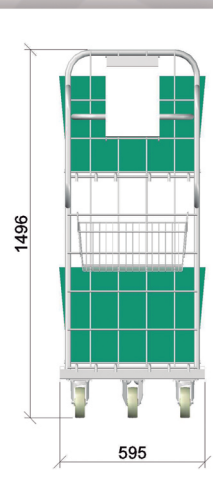

Product :  
 ONLINE TROLLEY 1500 W-125 (2/2 Brake)

Code : COL150/104-4F

Product :  
 ONLINE TROLLEY 1500 W-125 (2/2 Brake) BLUE RUBBER

Code : COL150/118-18F

W-104

W-105

W-118

W-119

### CONFIGURATION 2 LEVELS