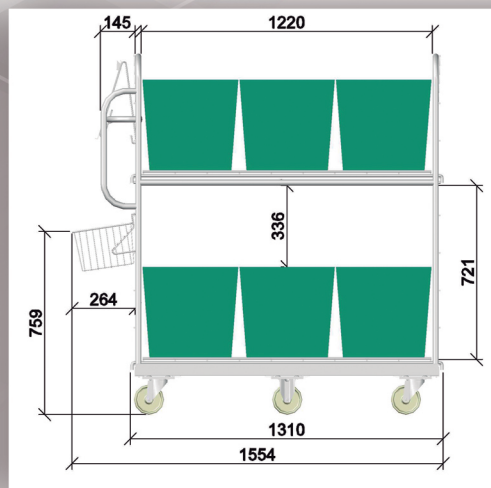

Product :  
 ONLINE TROLLEY 1500 W-125 (2/2 Brake)

Code : COL150/104-4F

Product :  
 ONLINE TROLLEY 1500 W-125 (2/2 Brake) BLUE RUBBER

Code : COL150/118-18F

W-104

W-105

W-118

W-119

### CONFIGURATION 2 LEVELS