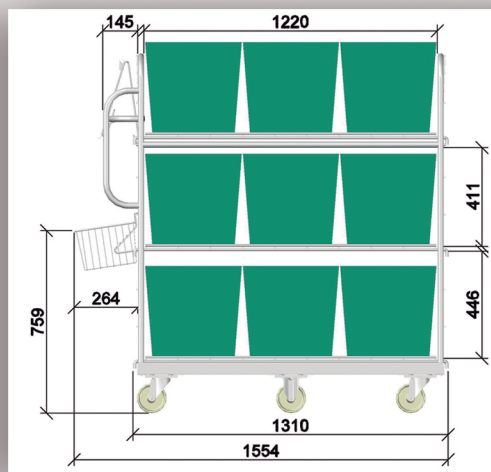

CONFIGURATION 3 LEVELS

* OPTIONAL ACCESSORIES : ONLINE TROLLEY BASKET Code : CCOL - DELIVERY NOTES HOLDER Code : PACS - ONLINE ORDER TROLLEY TRAY Code : BCOL